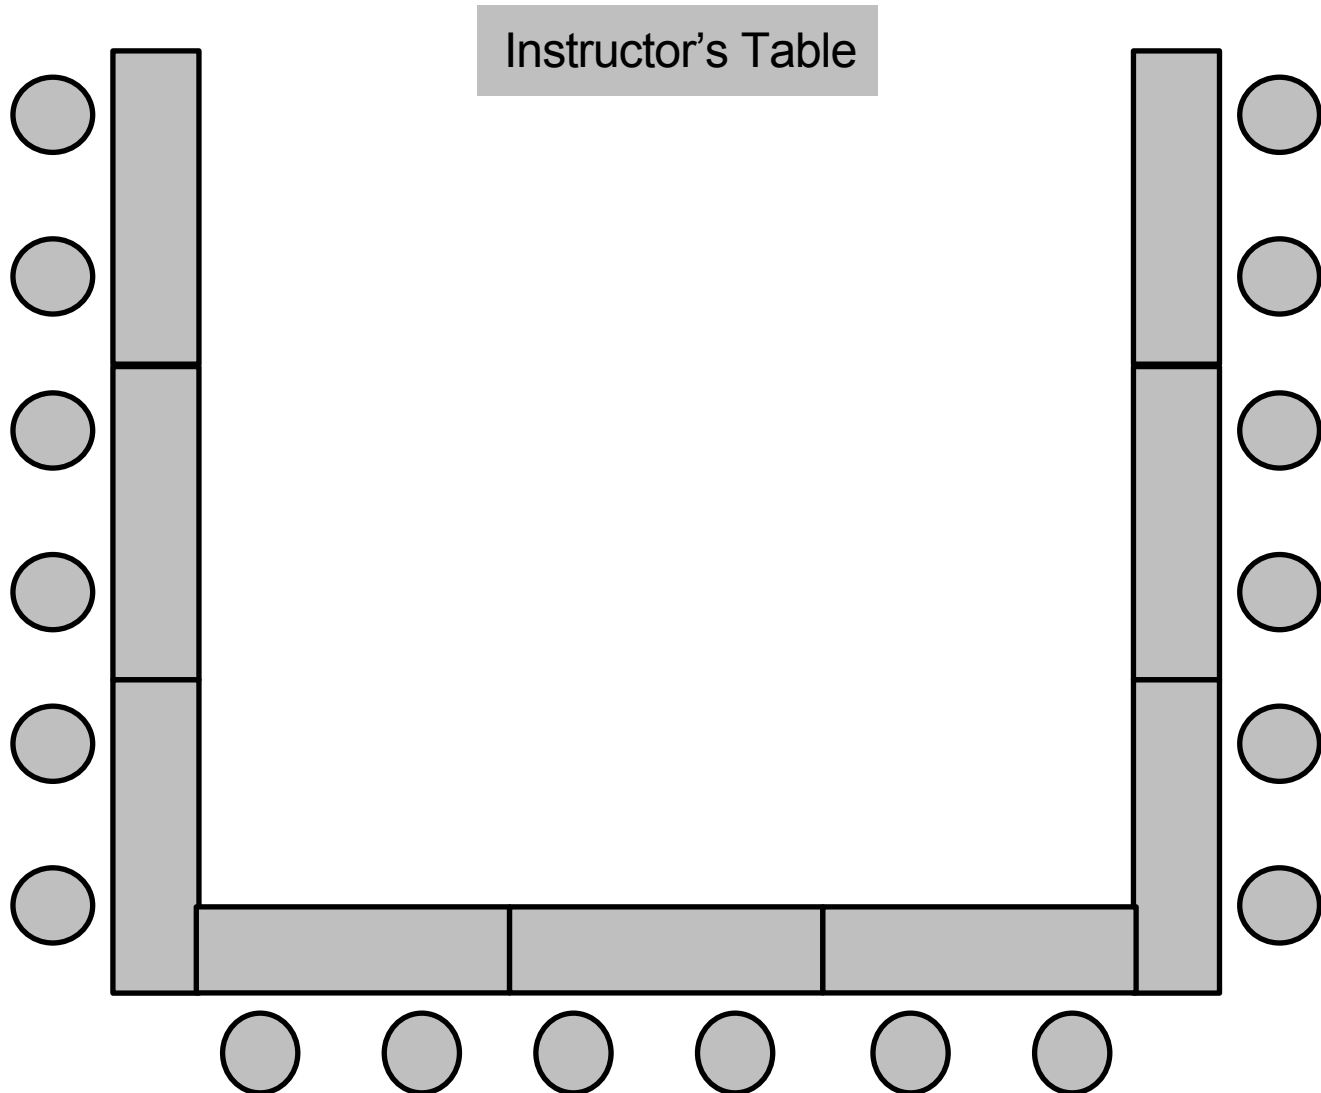

# U Shape

**Capacity:** Small Room: 18 Large Room: 30

# Classroom Rows

Capacity: Small Room: 24 Large Room: 75

Instructor's Table

# Pods

Capacity: Large Room: 90 Total (Up to 10 per pod)

# Chairs (Theater)

Capacity: Small Room: 50 Large Room: 125

Instructor's Table