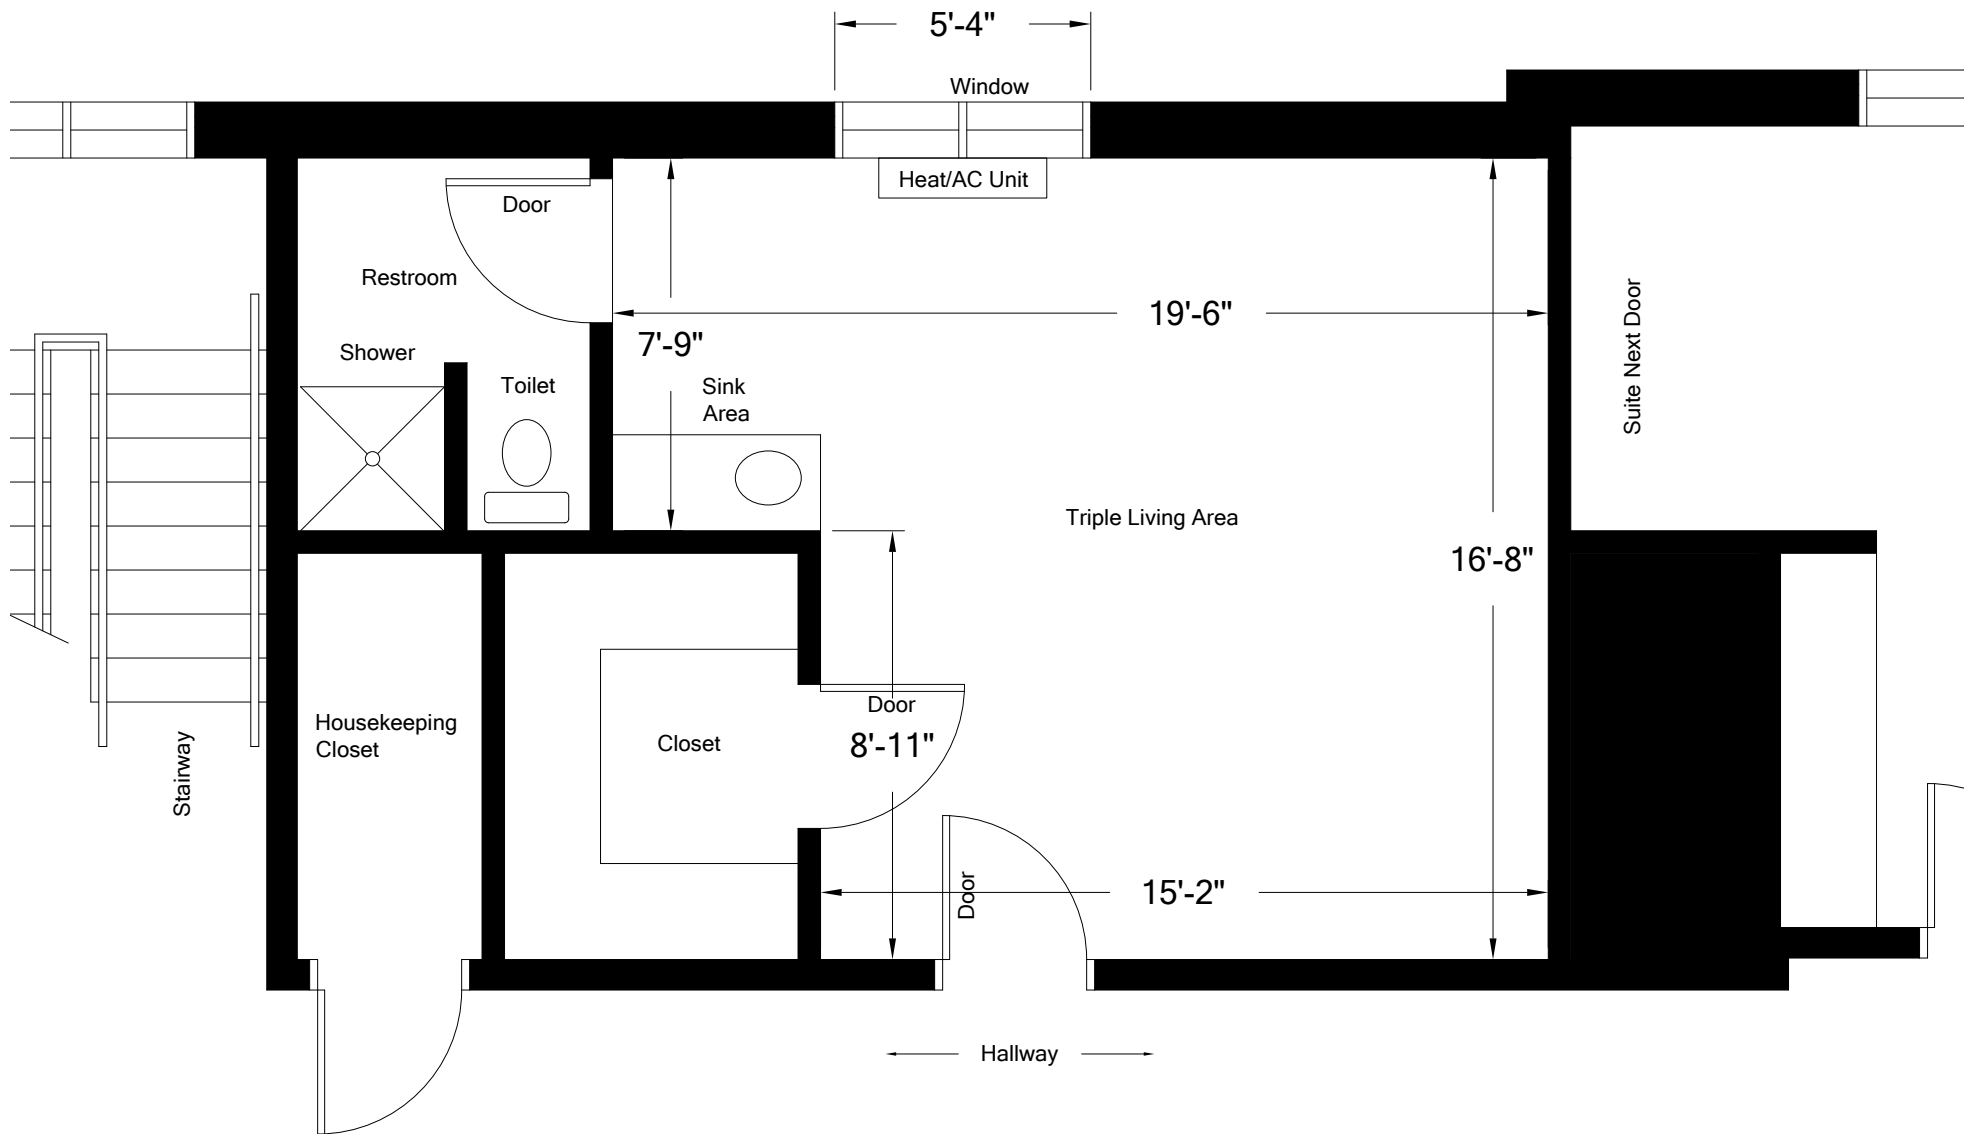

Date: January 2010

Scale: 1/4"=1'-0"

Evans Hall Typical Suite Layout "A"

Date: January 2010

Scale: 1/4"=1'-0"

Evans Hall Typical Suite Layout "B"

Date: January 2010

Scale: 1/4"=1'-0"

Evans Hall Triple Layout