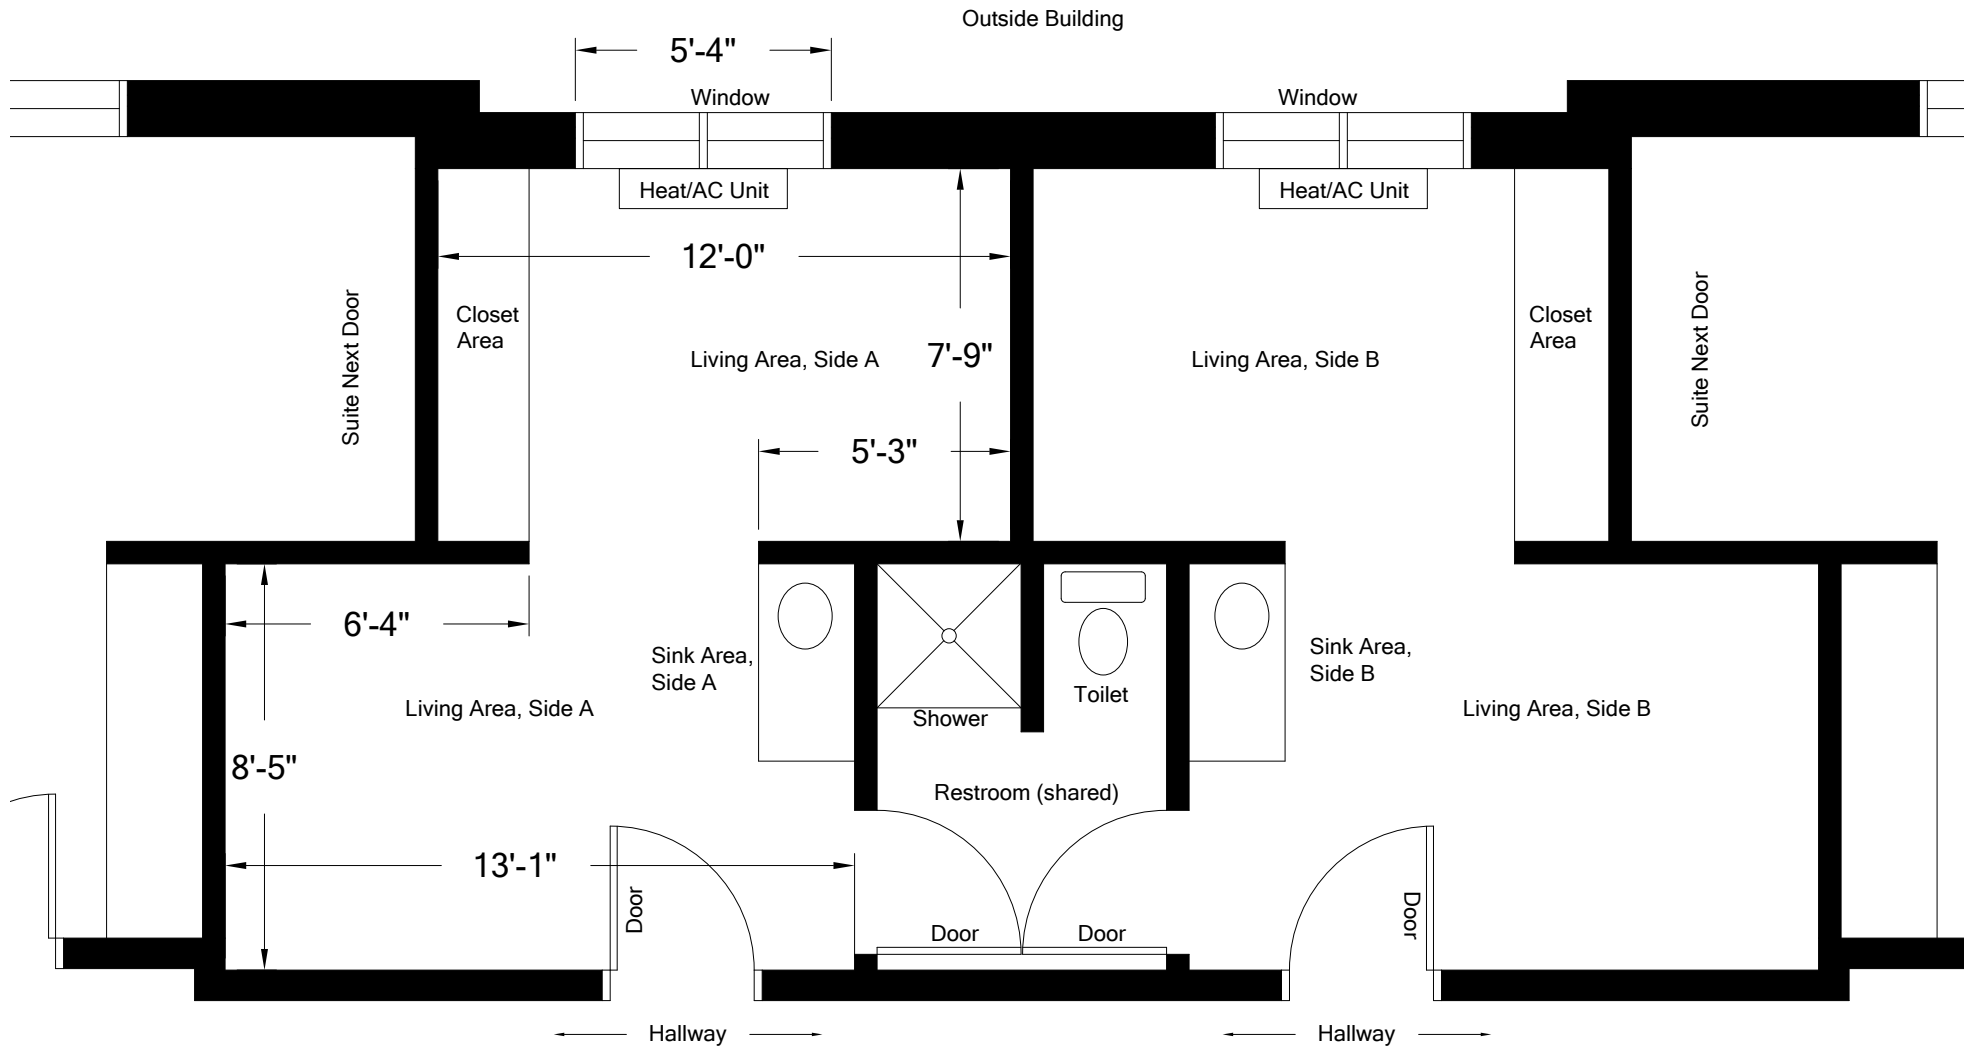

Date: January 2010

Scale: 1/4"=1'-0"

Evans Hall Typical Suite Layout "A"

Date: January 2010

Scale: 1/4"=1'-0"

Evans Hall Typical Suite Layout "B"

Date: January 2010

Scale: 1/4"=1'-0"

Evans Hall Triple Layout