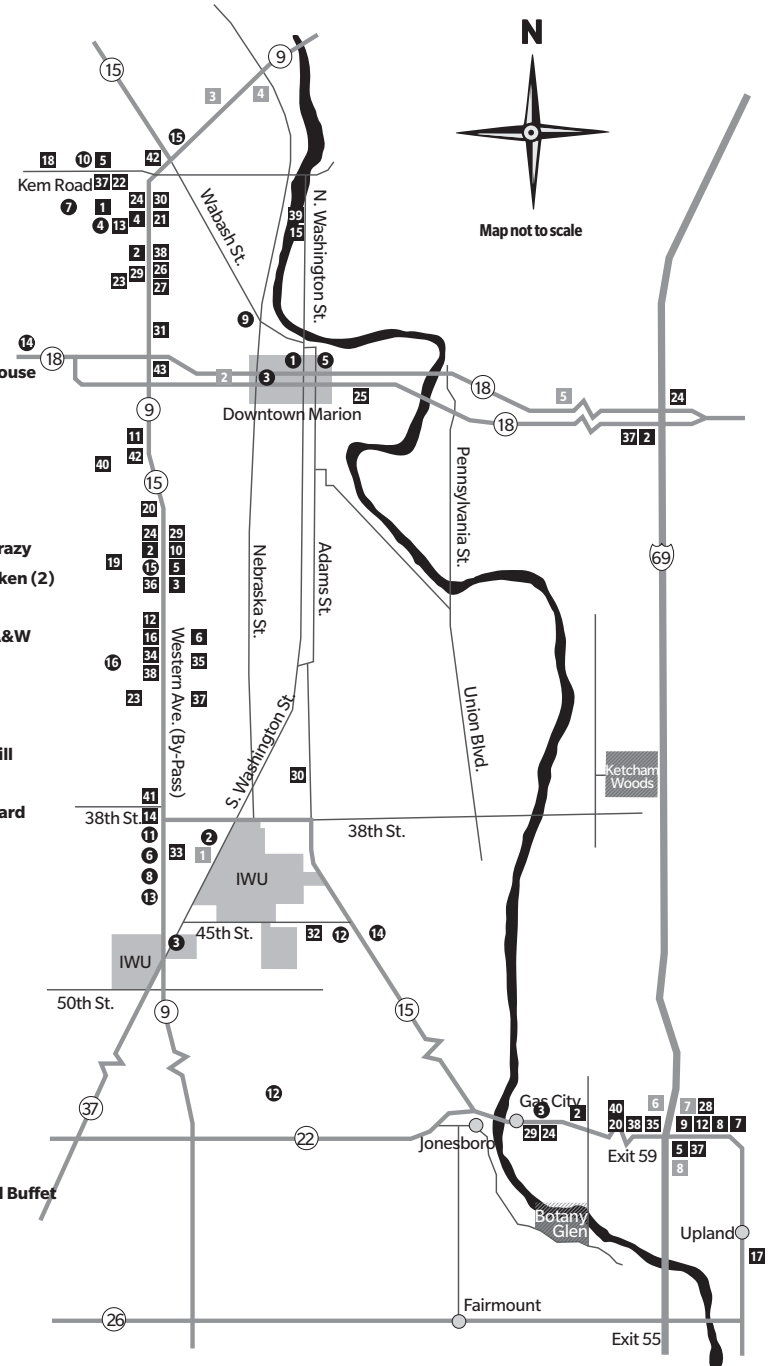

REGIONAL MAP

CITY MAP – MARION, INDIANA

LODGING

- 1 College Inn B&B - 0.04 miles
765-667-9161
- 2 Burke Place B&B - 3.3 miles
765-664-7228
- 3 Comfort Suites - 4.29 miles
800-445-1210 / 756-651-1106
- 4 Hampton Inn - 4.64 miles
800-426-7866 / 756-662-6656
- 5 World Gospel Mission - 6.04 miles
765-671-7261
- 6 Holiday Inn Express - 7.5 miles
800-465-4329 / 765-674-6664
- 7 Best Western - 7.91 miles
800-937-8376 / 765-998-2331
- 8 Super 8 - 7.94 miles
800-454-3213 / 765-998-6800

Ask about an IWU discount.

OTHER

- 1 AmbuCare Clinic
765-664-0511
- 2 Circle K
- 3 CVS Pharmacy (3)
- 4 Five Points Mall
- 5 Grant County Visitor Bureau
765-668-5435
- 6 Hobby Lobby
- 7 Kerasotes Theatres
- 8 Kohls
- 9 Marion General Hospital
765-662-1441
- 10 Marsh Grocery
- 11 Meijer
- 12 Speedway Convenience
- 13 TJ MAXX
- 14 VIA Credit Union (2)
- 15 Walgreens (2)
- 16 Wal-Mart

RESTAURANTS

- 1 Applebee's
- 2 Arby's (4)
- 3 Bob Evans
- 4 Buffalo Wild Wings
- 5 Burger King (3)
- 6 Casa Brava
- 7 Casa Grande
- 8 China One
- 9 Cracker Barrel
- 10 Culver's
- 11 Dairy Queen
- 12 Fazoli's
- 13 Gabriel's Pancake House
- 14 Hardee's
- 15 Hong Kong
- 16 IHOP
- 17 Ivanhoe's
- 18 Jimmy John's
- 19 Juju Berry / Crepe Crazy
- 20 Kentucky Fried Chicken (2)
- 21 La Charreada
- 22 Long John Silver's/A&W
- 23 Main Moon (2)
- 24 McDonald's (4)
- 25 Mi Pueblo
- 26 Moe's Southwest Grill
- 27 Papa John's
- 28 Payne's Frozen Custard
- 29 Pizza Hut (3)
- 30 Pizza King (2)
- 31 Rally's
- 32 Richard's
- 33 Rosie's Little Italy
- 34 Sirloin Stockade
- 35 Starbucks (2)
- 36 Steak n' Shake
- 37 Subway (4)
- 38 Taco Bell (3)
- 39 The Mill
- 40 Tree of Life Café
- 41 Teppanyaki Grill and Buffet
- 42 Wendy's (2)
- 43 Yamato