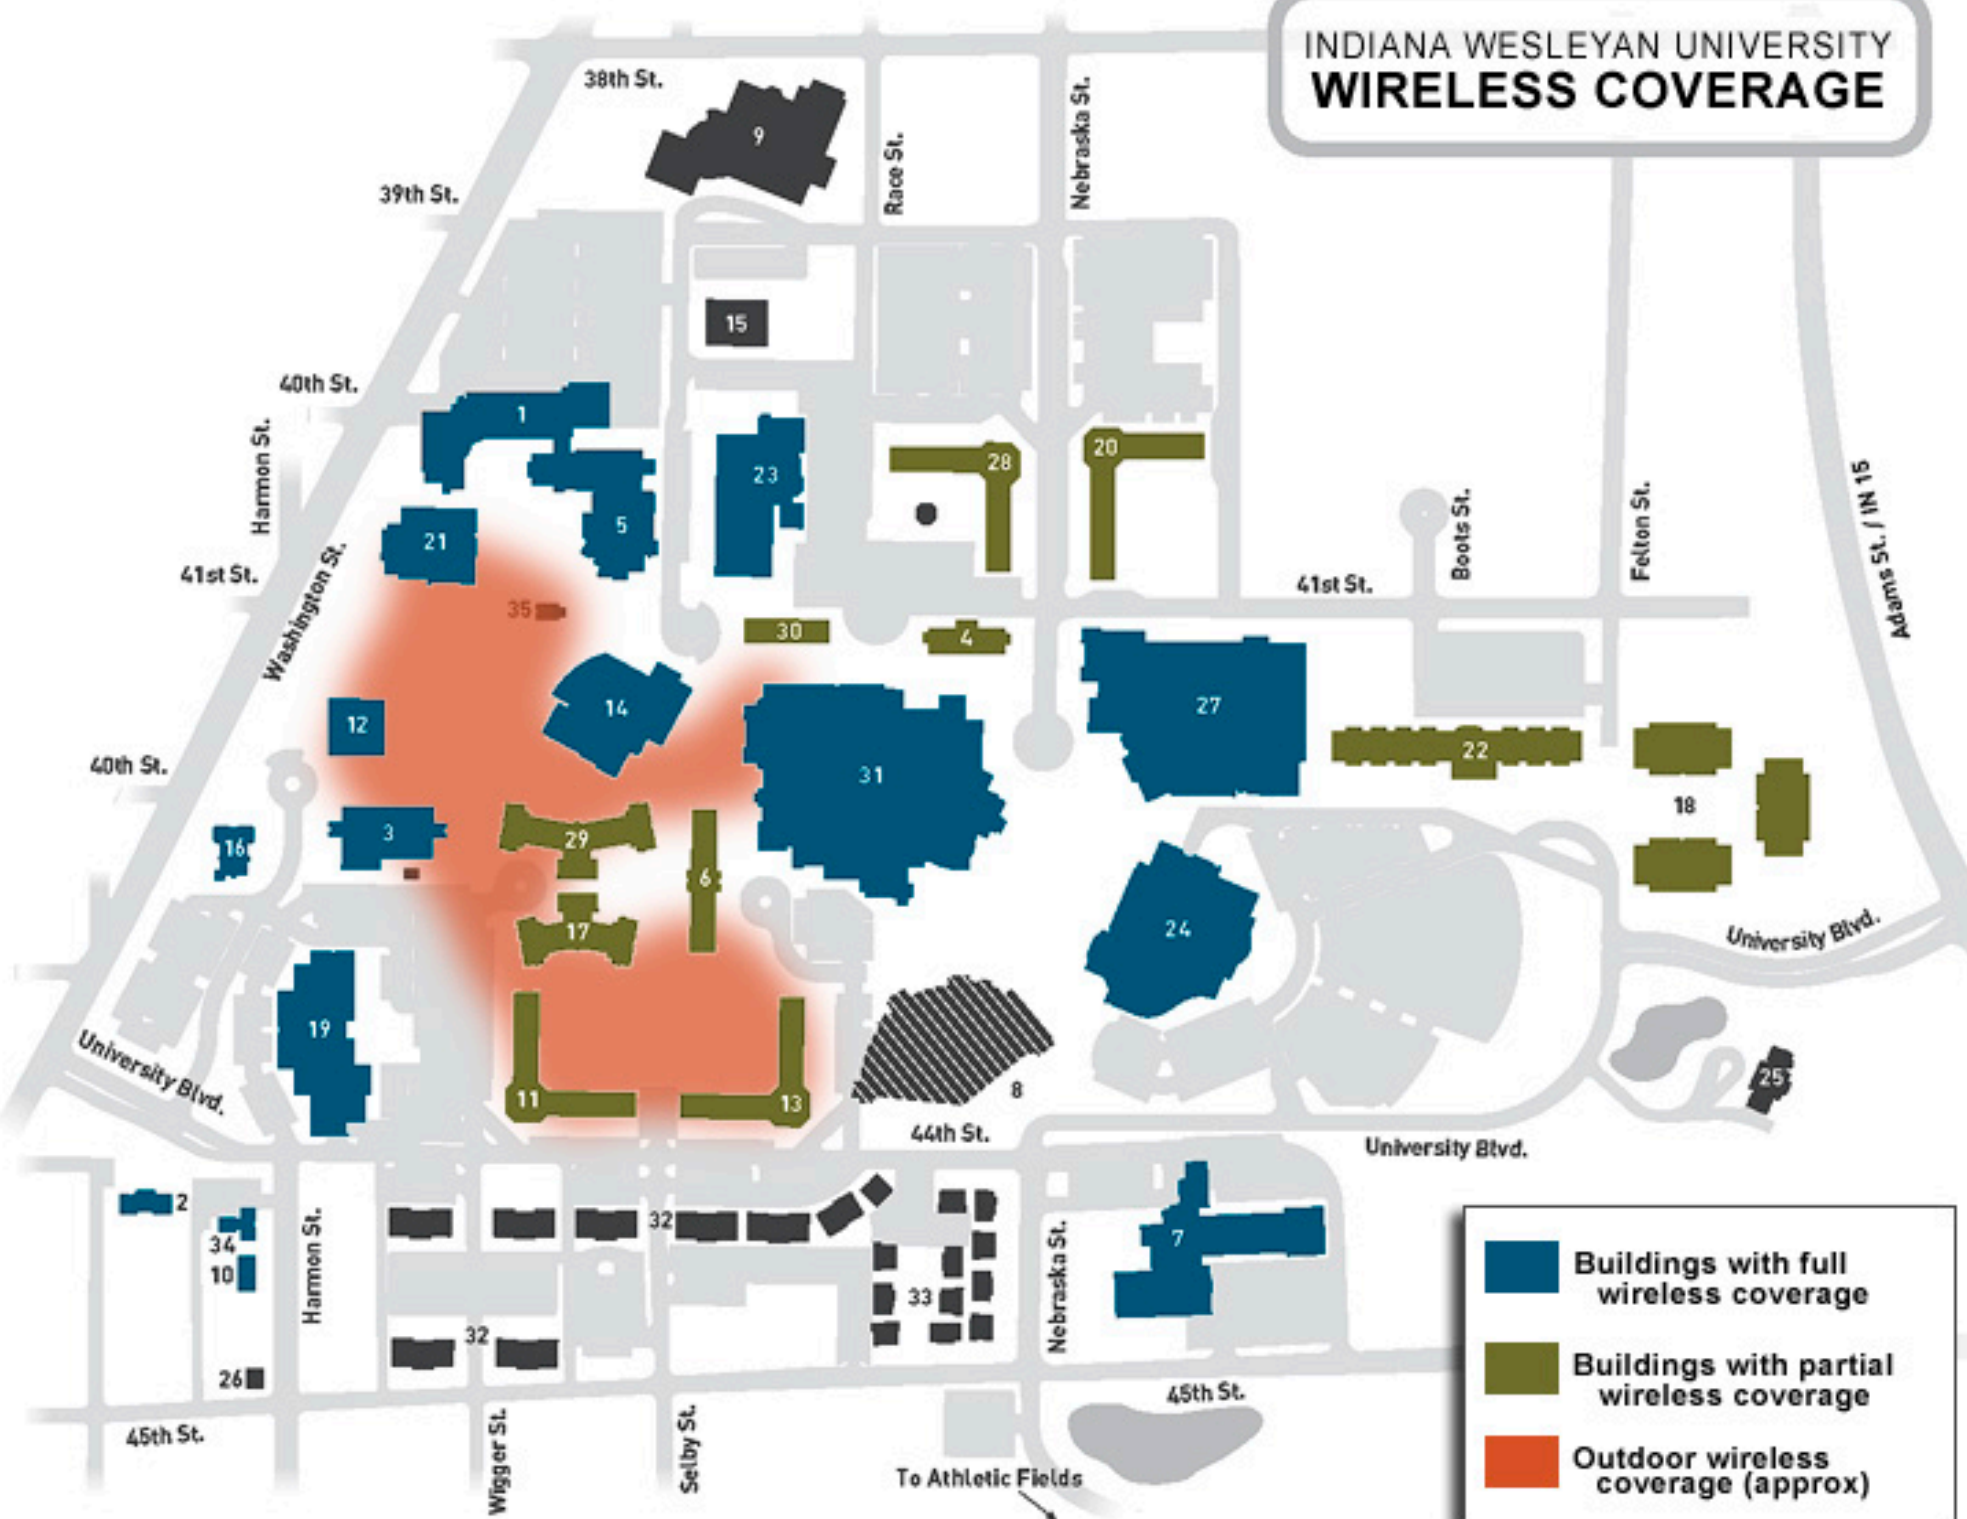

INDIANA WESLEYAN UNIVERSITY WIRELESS COVERAGE

- Buildings with full wireless coverage
- Buildings with partial wireless coverage
- Outdoor wireless coverage (approx)

LEGEND

- | | | |
|-----------------------------------|--|---------------------------------|
| 1 Academic Building | 13 Hodson Hall | 25 President's Home |
| 2 Alumni Center | 14 Jackson Library | 26 Red Schoolhouse |
| 3 Beard Arts Center | 15 JC Body Shop | 27 Recreation & Wellness Center |
| 4 Bowman House | 16 John Wesley Administration Building | 28 Reed Hall |
| 5 Burns Hall of Science & Nursing | 17 Kem Hall | 29 Scripture Hall |
| 6 Carmin Hall | 18 Lodges | 30 Shatford House |
| 7 Center Hall | 19 Maxwell Center (Admissions) | 31 Student Center |
| 8 Future Site of Chapel | 20 New Hall | 32 Townhouses |
| 9 College Wesleyan Church | 21 Noggle Christian Ministries Center | 33 University Court |
| 10 Epworth House | 22 North Hall Complex | 34 Upward Bound |
| 11 Evans Hall | 23 Old College Church | 35 Williams Prayer Chapel |
| 12 Goodman Hall | 24 The Phillippe (PPAC) | |