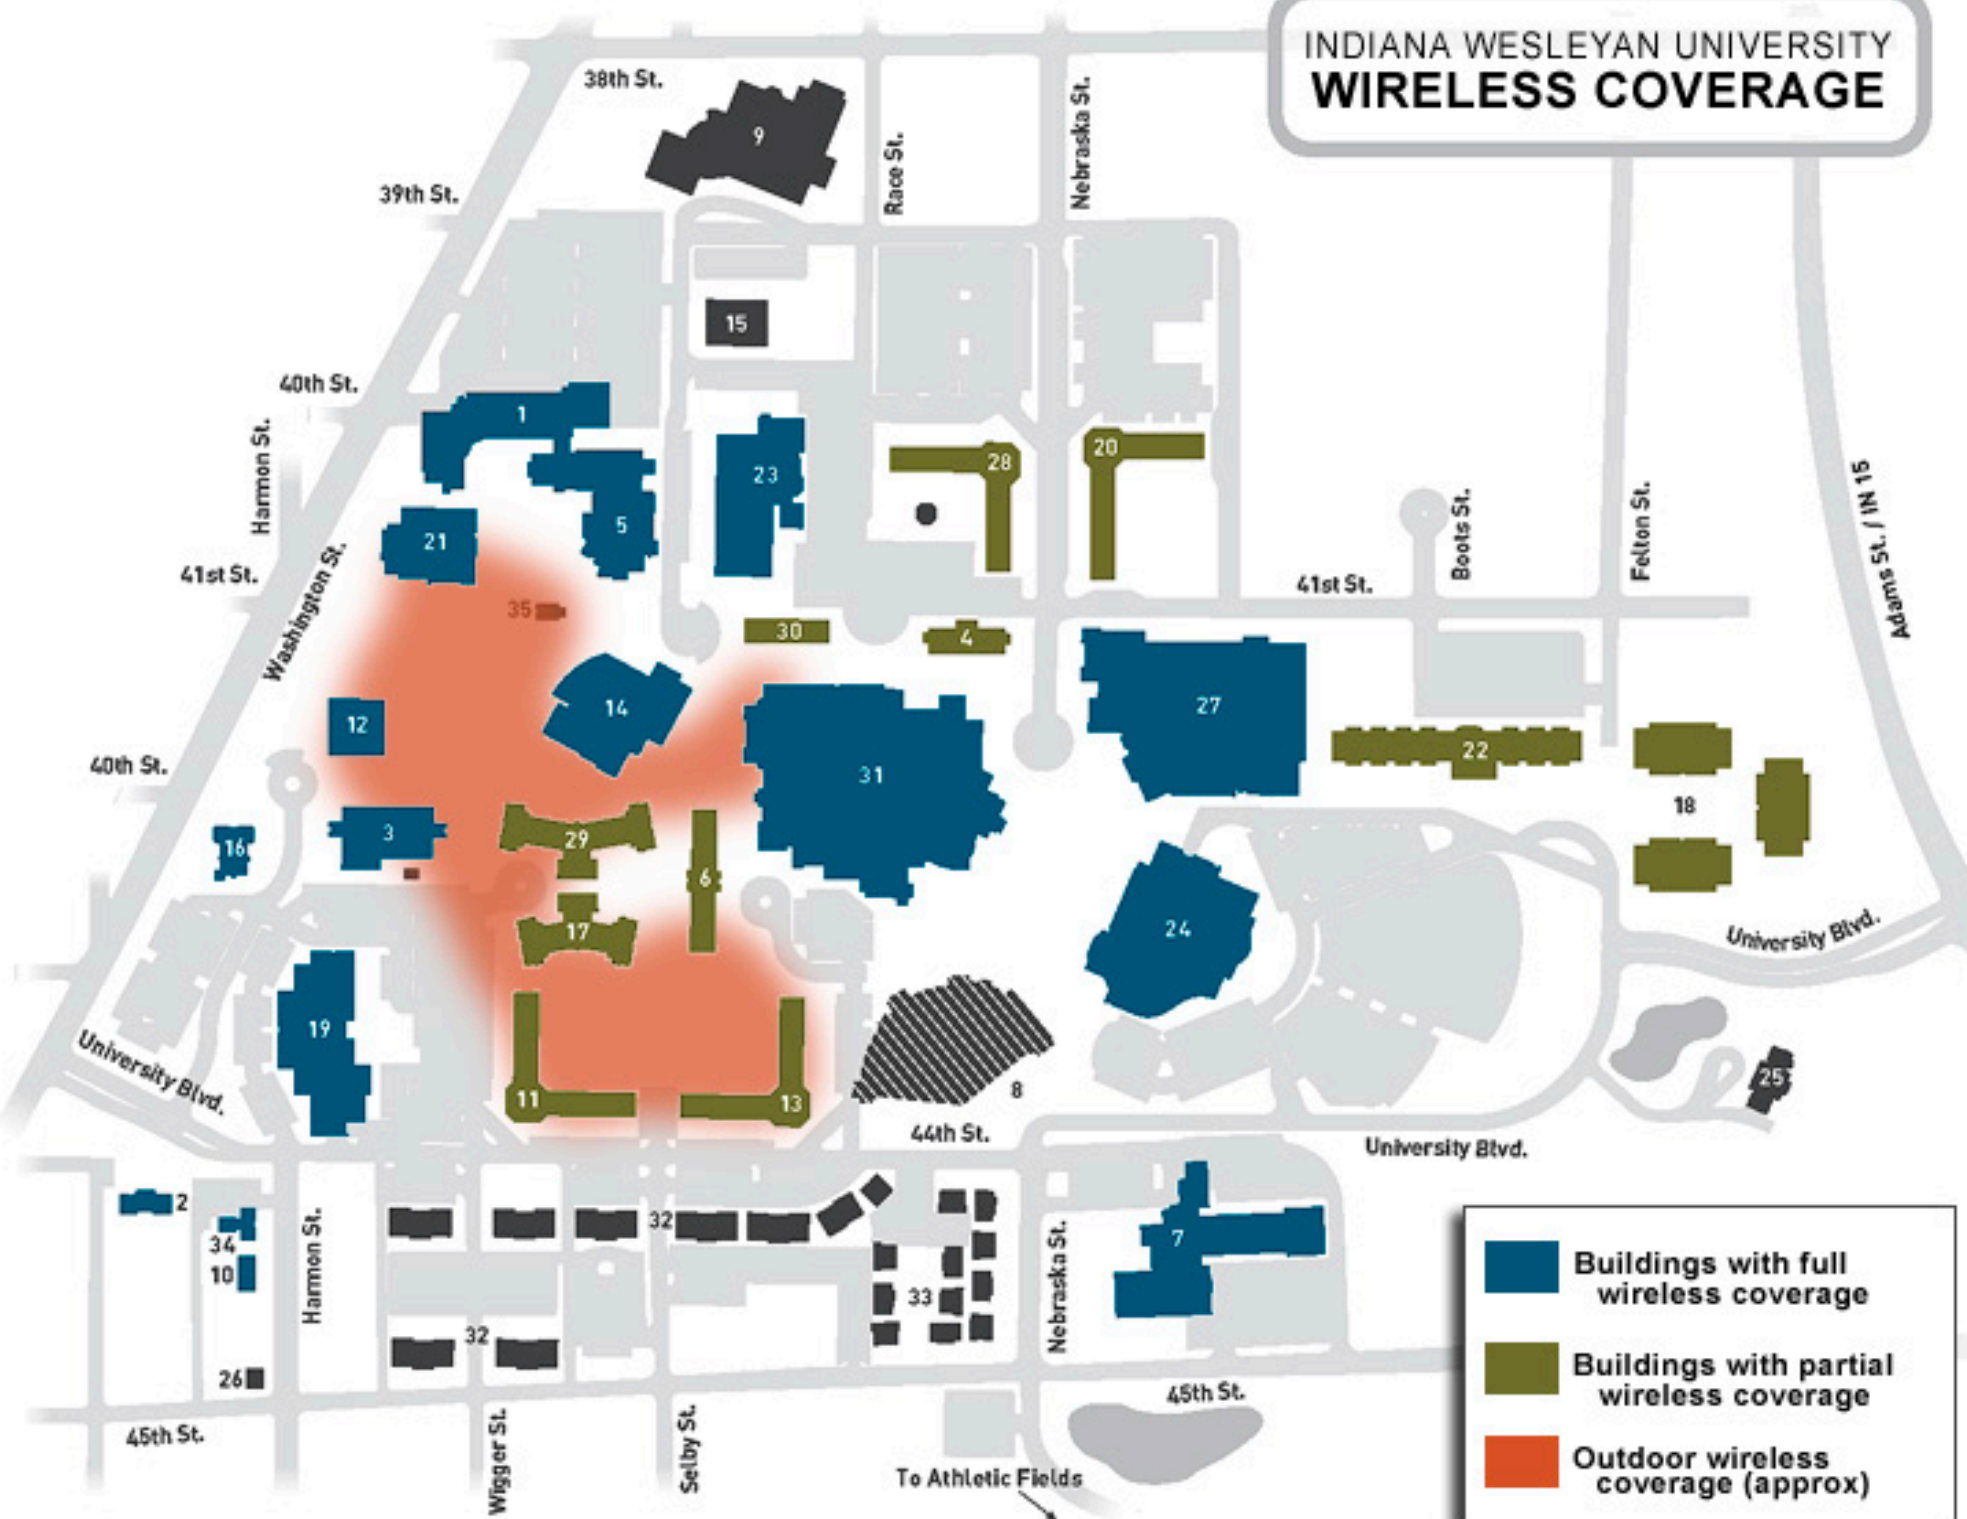

INDIANA WESLEYAN UNIVERSITY WIRELESS COVERAGE

- Buildings with full wireless coverage
- Buildings with partial wireless coverage
- Outdoor wireless coverage (approx)

LEGEND

1 Academic Building	13 Hodson Hall	25 President's Home
2 Alumni Center	14 Jackson Library	26 Red Schoolhouse
3 Beard Arts Center	15 JC Body Shop	27 Recreation & Wellness Center
4 Bowman House	16 John Wesley Administration Building	28 Reed Hall
5 Burns Hall of Science & Nursing	17 Kem Hall	29 Scripture Hall
6 Carmin Hall	18 Lodges	30 Shatford House
7 Center Hall	19 Maxwell Center (Admissions)	31 Student Center
8 Future Site of Chapel	20 New Hall	32 Townhouses
9 College Wesleyan Church	21 Noggle Christian Ministries Center	33 University Court
10 Epworth House	22 North Hall Complex	34 Upward Bound
11 Evans Hall	23 Old College Church	35 Williams Prayer Chapel
12 Goodman Hall	24 The Phillippe (PPAC)	