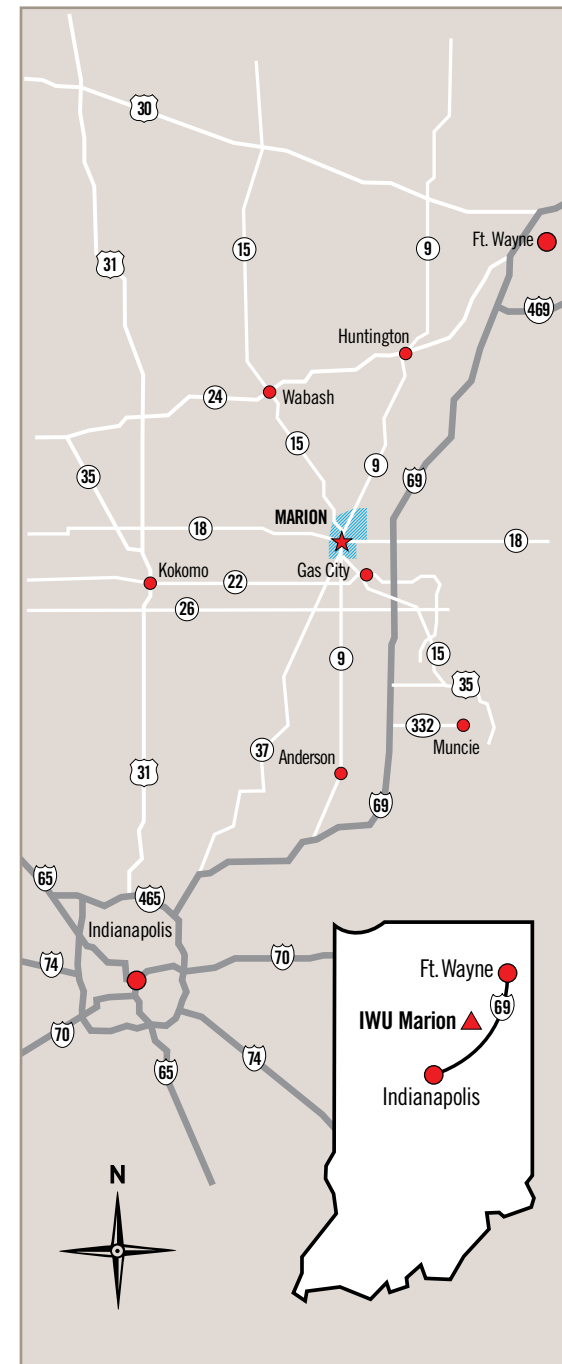

## REGIONAL MAP

## CITY MAP - MARION, INDIANA

### OTHER

- AmbuCare Clinic**  
765-664-0511
- Circle K**
- CVS Pharmacy (3)**
- Five Points Mall**
- Grant County Visitor Bureau**  
765-668-5435
- Kerasotes Theatres**
- Marion General Hospital**  
765-662-1441
- Marsh Grocery (2)**
- Meijer**
- Speedway Convenience**
- VIA Credit Union (2)**
- Walgreens (2)**
- Wal-Mart**

# INDIANA WESLEYAN UNIVERSITY CAMPUS MAP

MAPS | RESTAURANTS | LODGING | SITES TO SEE